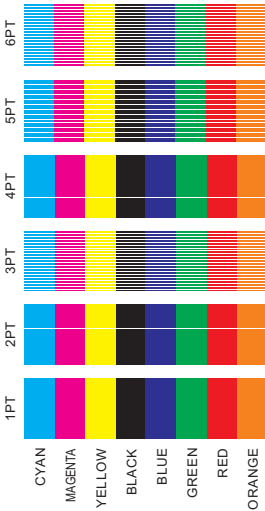

PRINT TESTING TOOLS
for
the quality testing of the ink,
paper and precision printer
(version 2.0)

This tool is designed for checking the ink quality, paper quality and precision printer. Support Epson, Canon, HP, Lexmark, Ricoh, Brother, Samsung, and the other brands of inkjet printers. Please print this PDF file in the printer, select 'the best quality' 1PT= 0.033MM

6PT - 0PT CHANGE

COLOUR RETENTION TIME 1

(Please print again after 1 week/ 1 month/ 3 months/ 1 year)

LINE QUALITY
HORIZONTAL

TEXT QUALITY

COLOUR RETENTION TIME 2

(Please print again after 1 week/ 1 month/ 3 months/ 1 year)

BLEED & PENETRATE

PHOTOGRAPH QUALITY

Drawing