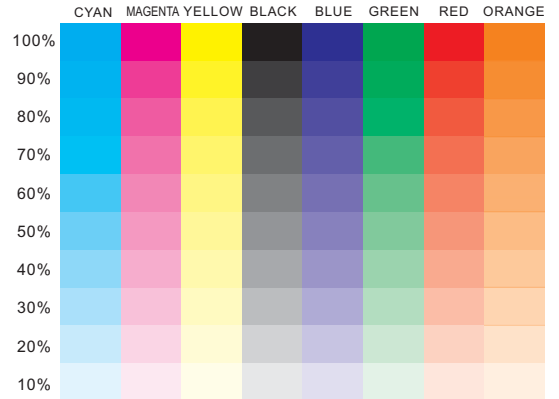

6PT - 0PT CHANGE

COLOUR RETENTION TIME 1

(Please print again after 1 week/ 1 month/ 3 months/ 1 year)

LINE QUALITY
HORIZONTAL

TEXT QUALITY

COLOUR RETENTION TIME 2

(Please print again after 1 week/ 1 month/ 3 months/ 1 year)