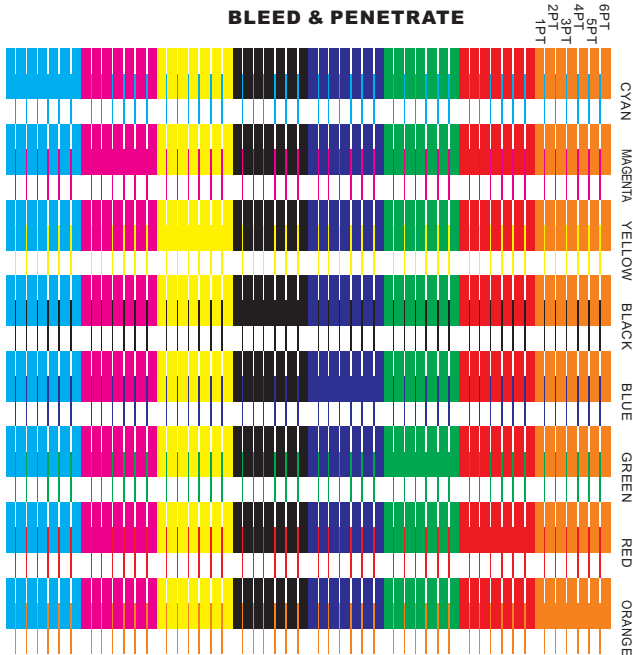

PRINT TESTING TOOLS
for
the quality testing of the ink,
paper and precision printer
(version 2.0)

This tool is designed for checking the ink quality, paper quality and precision printer. Support Epson, Canon, HP, Lexmark, Ricoh, Brother, Samsung, and the other brands of inkjet printers. Please print this PDF file in the printer, select 'the best quality' 1PT= 0.033MM

6PT - 0PT CHANGE

COLOUR RETENTION TIME 1

(Please print again after 1 week/ 1 month/ 3 months/ 1 year)

LINE QUALITY
HORIZONTAL

TEXT QUALITY

COLOUR RETENTION TIME 2

(Please print again after 1 week/ 1 month/ 3 months/ 1 year)

BLEED & PENETRATE

PHOTOGRAPH QUALITY

Drawing