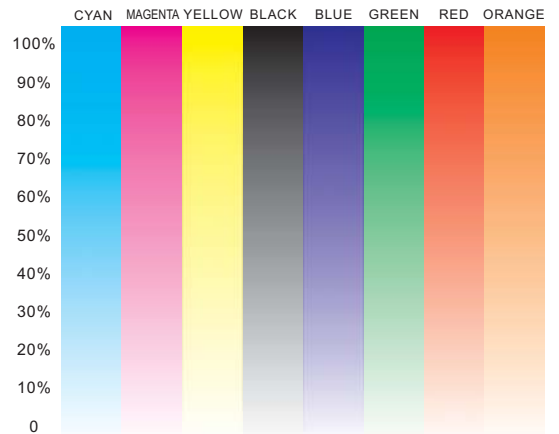

6PT - 0PT CHANGE

COLOUR RETENTION TIME 1

(Please print again after 1 week/ 1 month/ 3 months/ 1 year)

LINE QUALITY
HORIZONTAL

TEXT QUALITY

COLOUR RETENTION TIME 2

(Please print again after 1 week/ 1 month/ 3 months/ 1 year)

BLEED & PENETRATE

PHOTOGRAPH QUALITY

Drawing